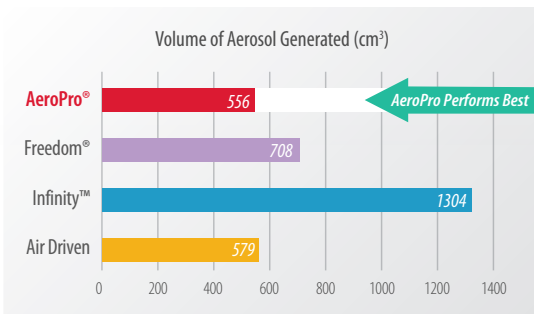

THE RESULTS ARE IN:

AeroPro® generates less aerosol than the competition*

Accepts most disposable angles
Rotates 360° for improved intraoral access

New! Enhanced quick-touch button
Easily switch speeds

New & Even Better!