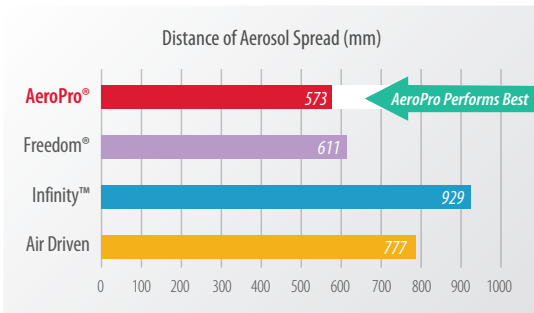

THE RESULTS ARE IN:

AeroPro® generates less aerosol than the competition*

Accepts most disposable angles
Rotates 360° for improved intraoral access

New! Enhanced quick-touch button
Easily switch speeds

New & Even Better!